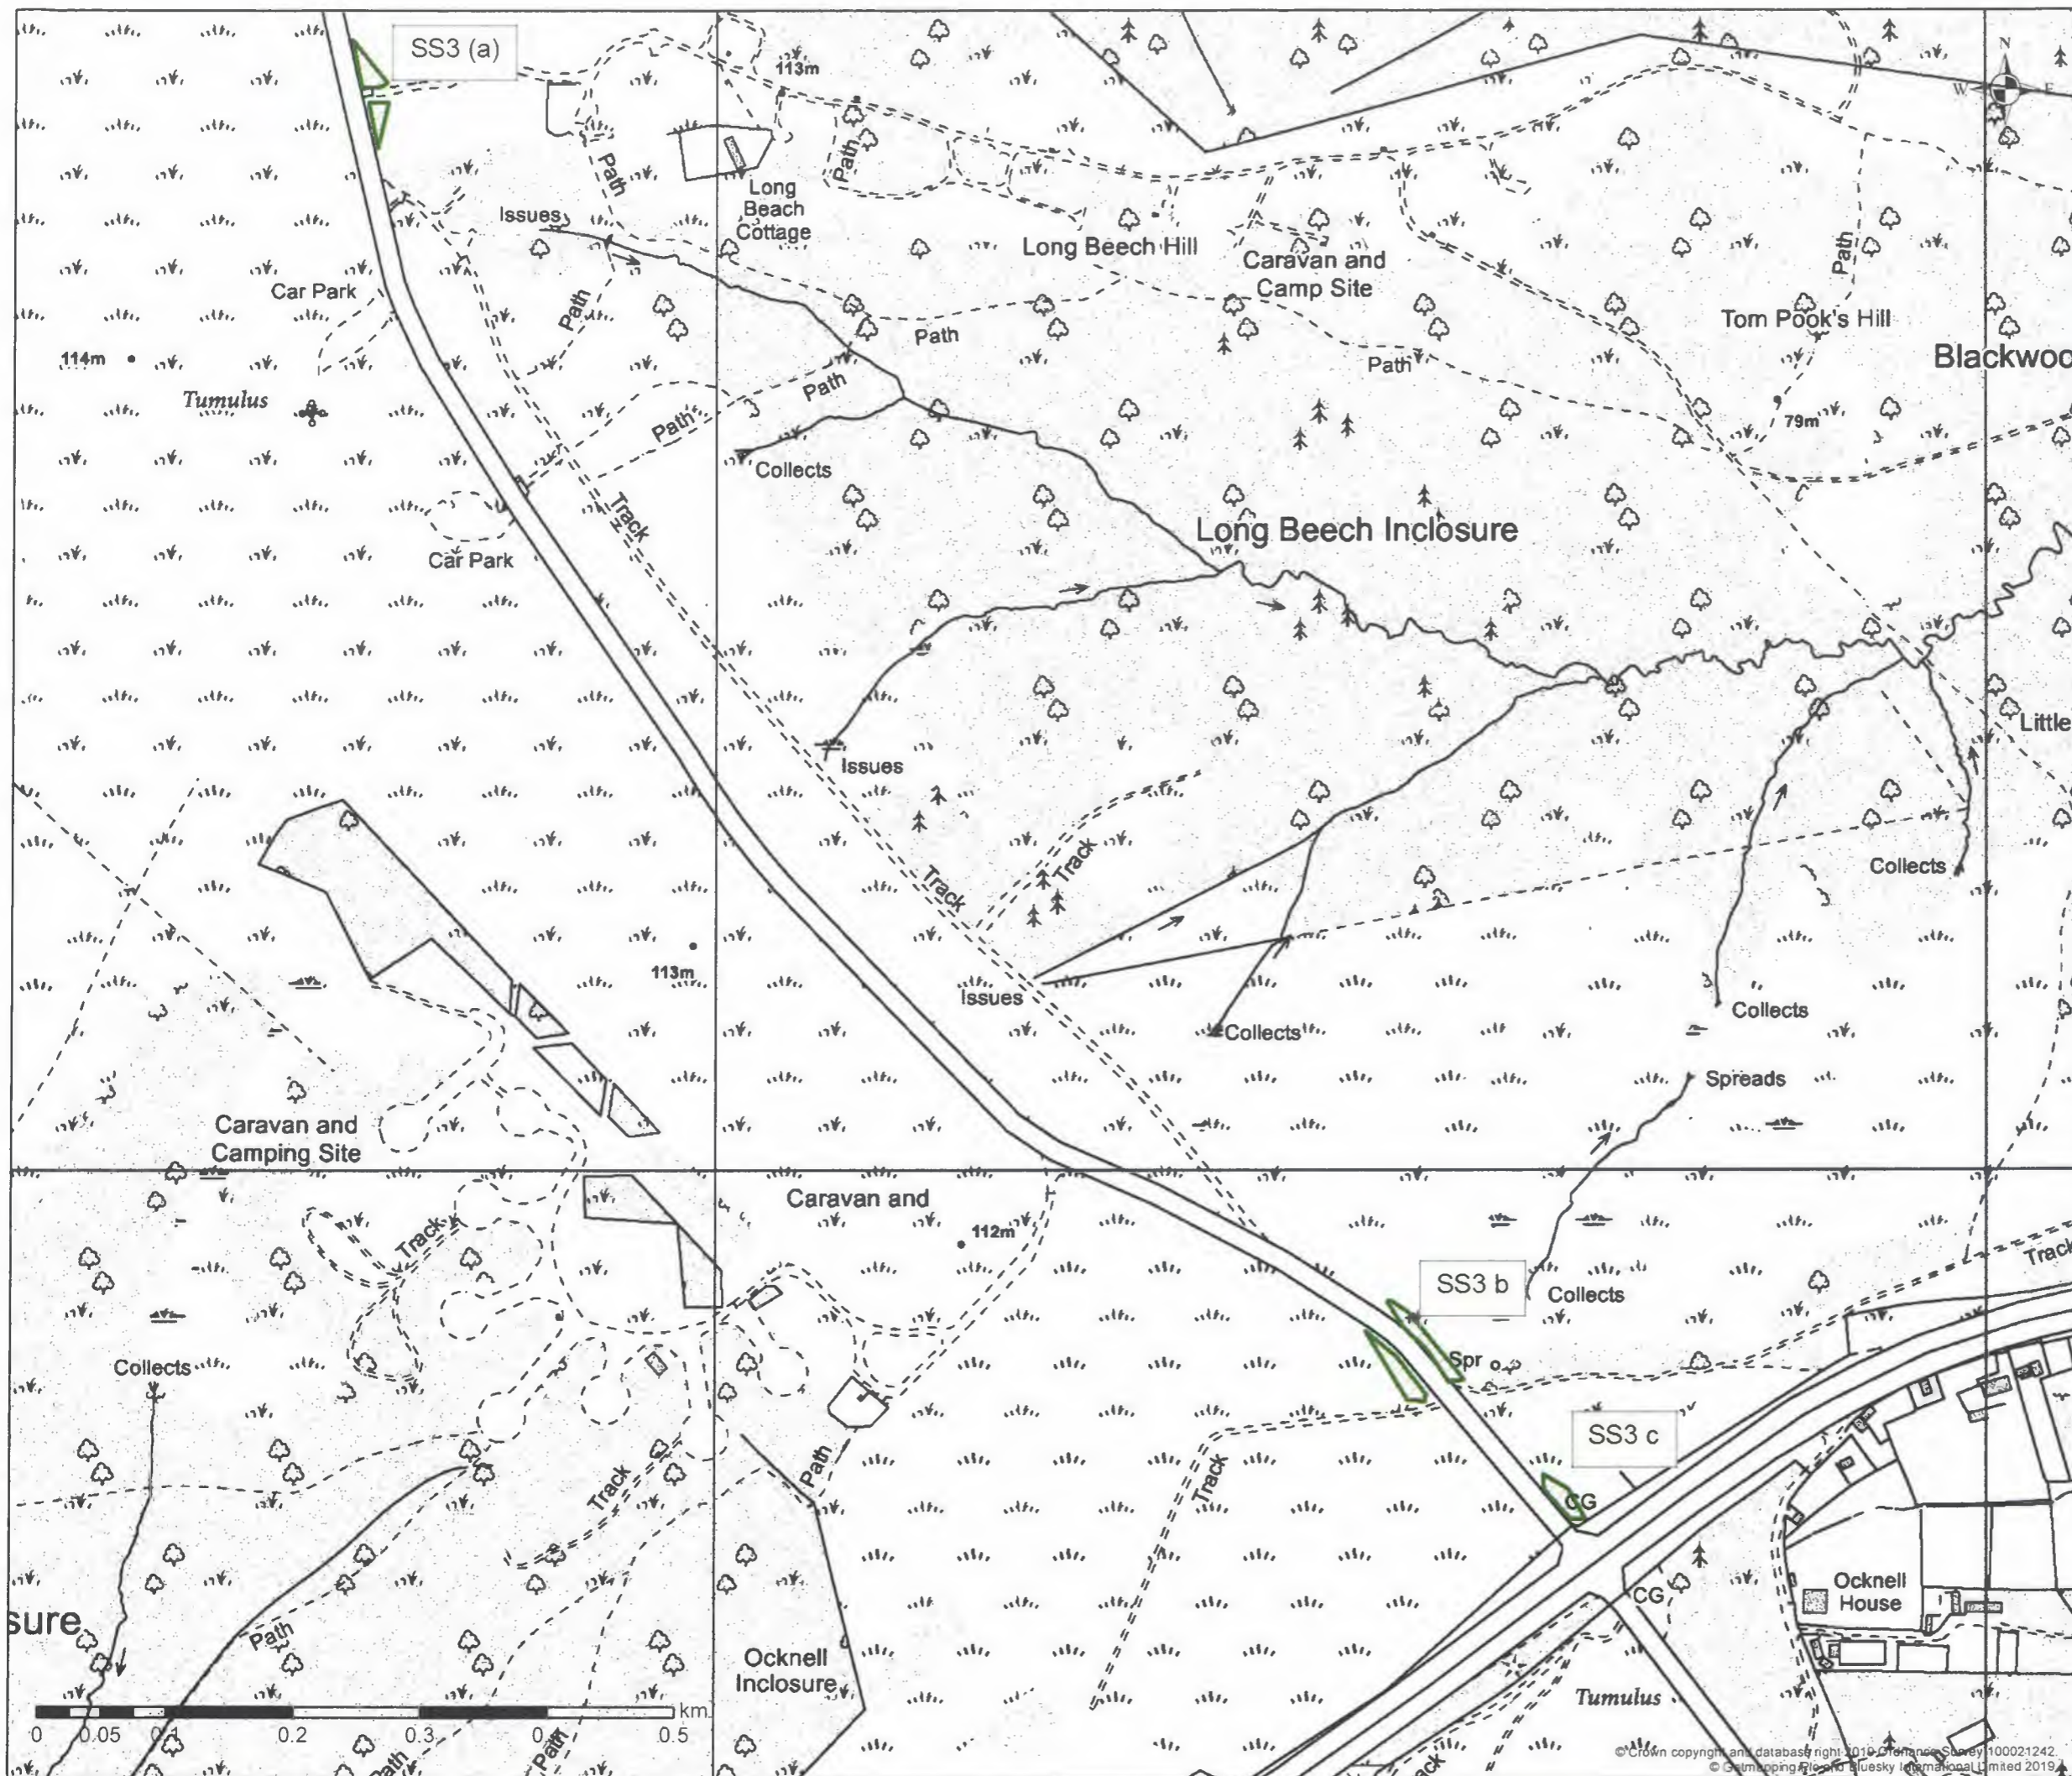

Site Planning Areas

- Site Planning Areas

Forestry Commission woodlands have been certified in accordance with the rules of the Forest Stewardship Council