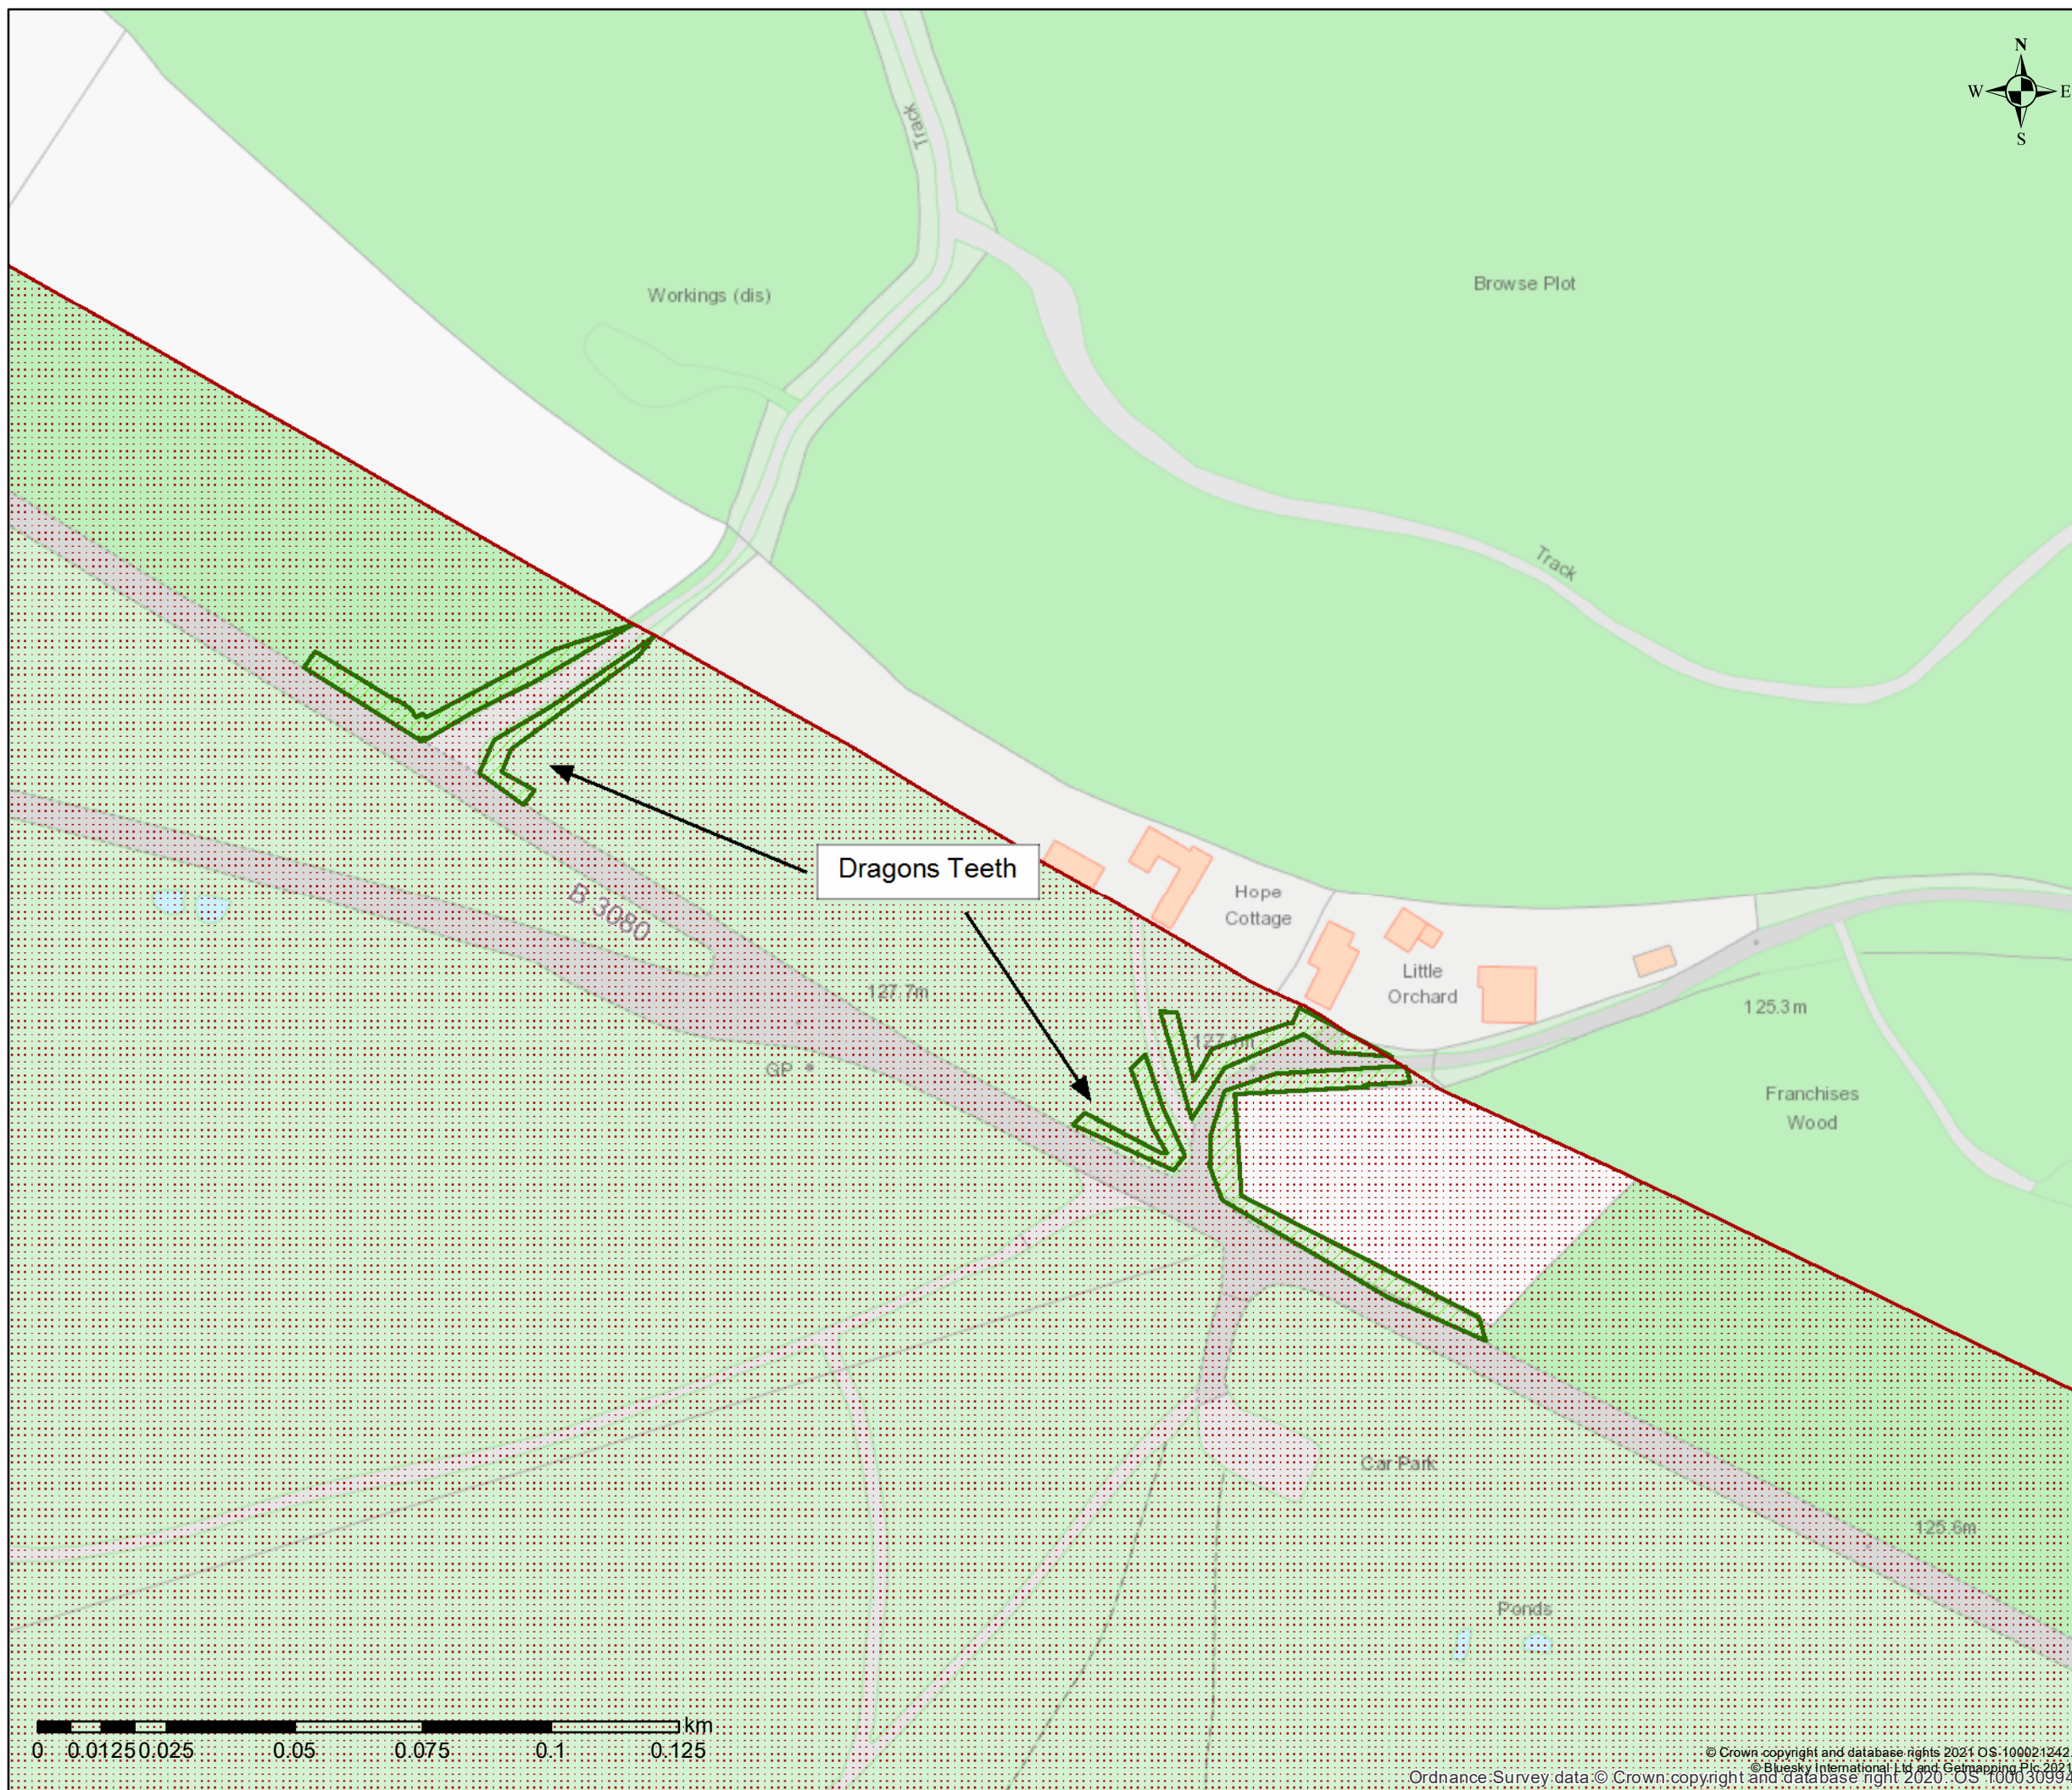

Title: **Site Plan - Telegraph Hill**

Date: 26 February 2021

Author: Jayne Albery

Scale @ A3: 1:1,250

Land Registrations (Eng.)

 Land Registrations (Eng.)

Site Planning Areas

 Site Planning Areas